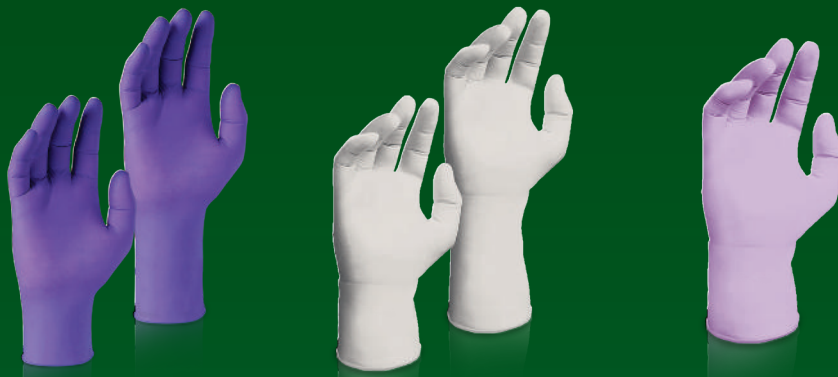

RightCycle*

by KIMBERLY-CLARK PROFESSIONAL*

GLOVE

RECYCLING BIN

Please place **ONLY** used
KIMBERLY-CLARK* Gloves in
this receptacle to be recycled.

Exceptional
Workplaces*